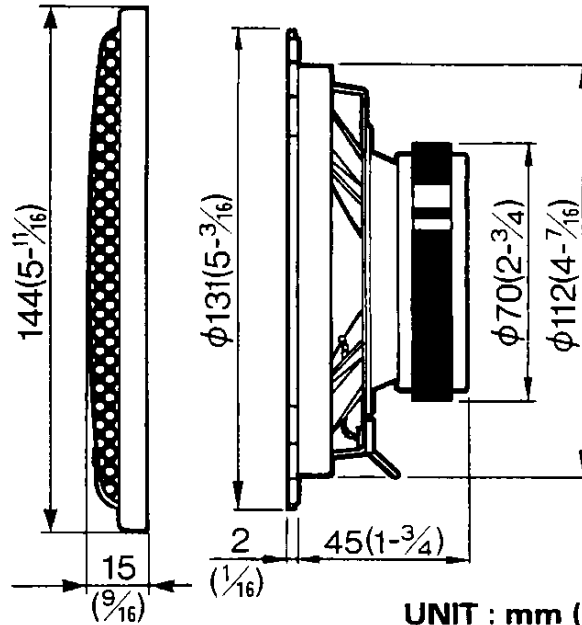

KFC-1364

SERVICE MANUAL

KENWOOD

© 1993-10 PRINTED IN JAPAN
B51-6639-00(O)1722

EXTERNAL VIEW

UNIT : mm (inch)

SPECIFICATIONS

System	2 way 2 speaker
Woofer	127mm (5in) Water resistant cone type
Tweeter	35mm (1-3/8in) Balanced dome type
Impedance	4Ω
Peak input power	60W
Maximum input power	40W
Rated input power	20w
Sensitivity	91dB/W at 1m
Frequency response	50Hz~20kHz
Crossover frequency	14kHz
Dimensions	
Width	144mm (5-11/16in)
Height	144mm (5-11/16in)
Depth	60mm (2-3/8in)
Mounting depth	45mm (1-3/4in)
Net weight (PC) W/GR	550g (1.2lb)
Weight of magnet (Woofer)	150g (5.3oz)

We follows a policy of advancements in development. For this reason specifications may be changed without notice.

PARTS INCLUDED

- ② 4.5m(15ft) × 2
- ④ ϕ4 × 20(3/16 × 1 1/16) × 8
- ⑥ × 1

PARTS LIST

* New parts
Parts without parts **No. are** not supplied.

Ref No.	New parts	Parts No.	Description
①		B06-0743-08	FRONT GRILLE
		B46-0100-30	WARRANTY CARD
②		E30-5135-08	CORD SET
③		F09-1051-08	PROTECTOR
⑥		J69-0111-08	VISCOUS TAPE
④	*	N99-1273-18	SCREW SET
⑤	*	T15-0262-08	SPEAKER