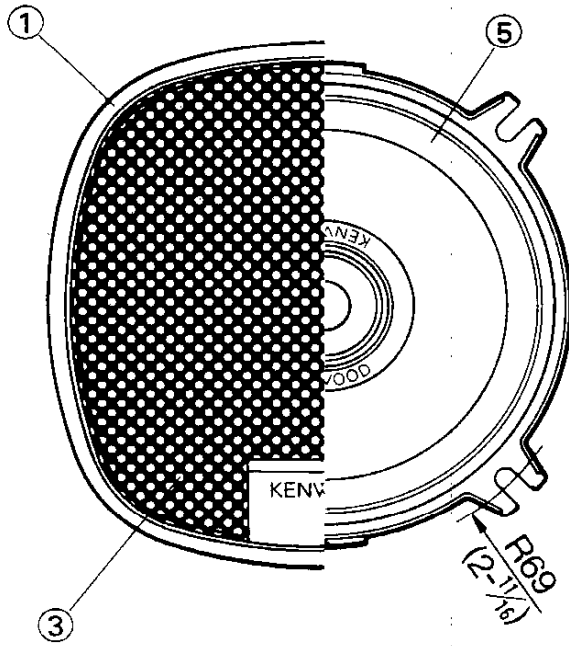

KFC-1364

SERVICE MANUAL

KENWOOD

© 1993-10 PRINTED IN JAPAN
B51-6639-00(O)1722

EXTERNAL VIEW

UNIT : mm (inch)

SPECIFICATIONS

System	2 way 2 speaker
Woofer	127mm (5in) Water resistant cone type
Tweeter	35mm (1-3/8in) Balanced dome type
Impedance	4Ω
Peak input power	60W
Maximum input power	40W
Rated input power	20w
Sensitivity	91dB/W at 1m
Frequency response	50Hz~20kHz
Crossover frequency	14kHz
Dimensions	
Width	144mm (5-11/16in)
Height	144mm (5-11/16in)
Depth	60mm (2-3/8in)
Mounting depth	45mm (1-3/4in)
Net weight (PC) W/GR	550g (1.2lb)
Weight of magnet (Woofer)	150g (5.3oz)

We follows a policy of advancements in development. For this reason specifications may be changed without notice.

PARTS INCLUDED

- ② 4.5m(15ft) × 2
- ④ ϕ4 × 20(3/16 × 1 1/16) × 8
- ⑥ × 1

PARTS LIST

* New parts
Parts without parts **No. are** not supplied.

Ref No.	New parts	Parts No.	Description
①		B06-0743-08	FRONT GRILLE
		B46-0100-30	WARRANTY CARD
②		E30-5135-08	CORD SET
③		F09-1051-08	PROTECTOR
⑥		J69-0111-08	VISCOUS TAPE
④	*	N99-1273-18	SCREW SET
⑤	*	T15-0262-08	SPEAKER